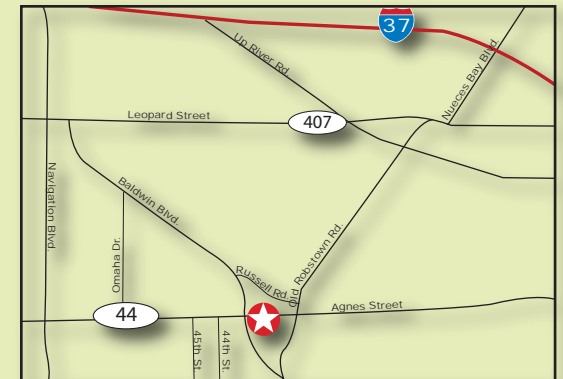

For more information please contact:

Joe Adame, SIOR, CCIM, CRE
361-880-5888
joe@joeadame.com

www.joeadame.com

Full Service Commercial and Industrial Real Estate

- Land
- Retail
- Industrial
- Investment
- Office

The information contained herein has been obtained from sources we deem reliable. We have no reason to doubt its accuracy, but we do not guarantee it.