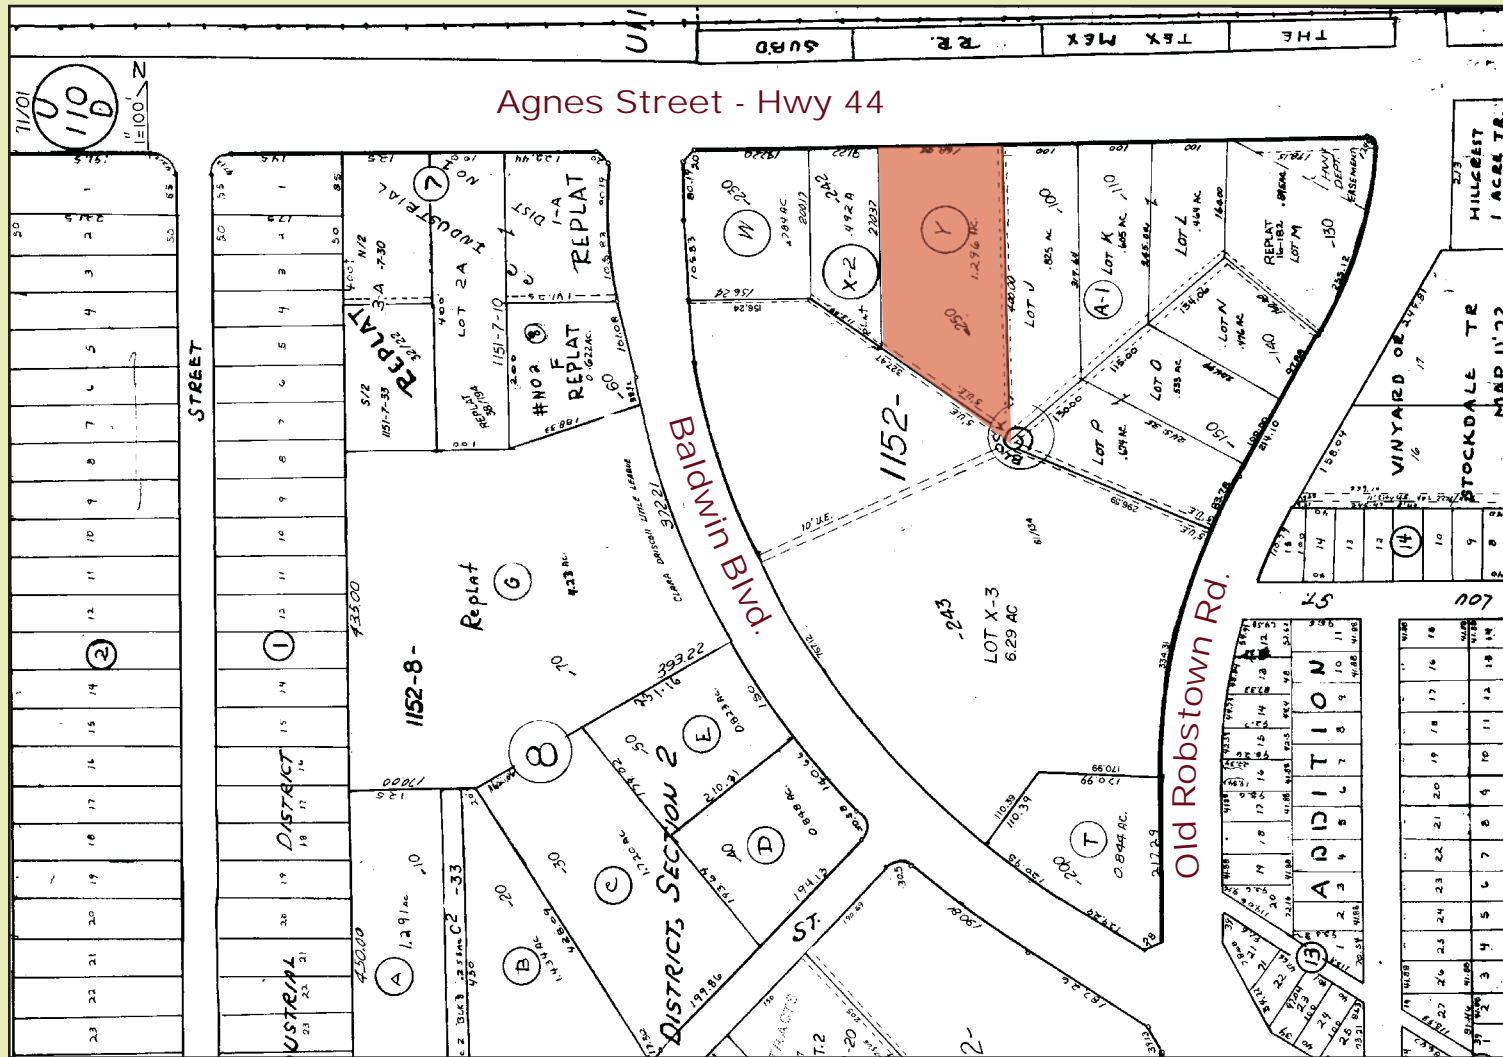

FOR LEASE

4201 Agnes Street, Corpus Christi, TX 78405

For more information please contact:

Joe Adame, SIOR, CCIM, CRE

361-880-5888

joe@joeadame.com

www.joeadame.com

4550 Corona Drive, Corpus Christi, Texas 78411 Phone: 361-880-5888 Fax: 361-880-5883 www.joeadame.com